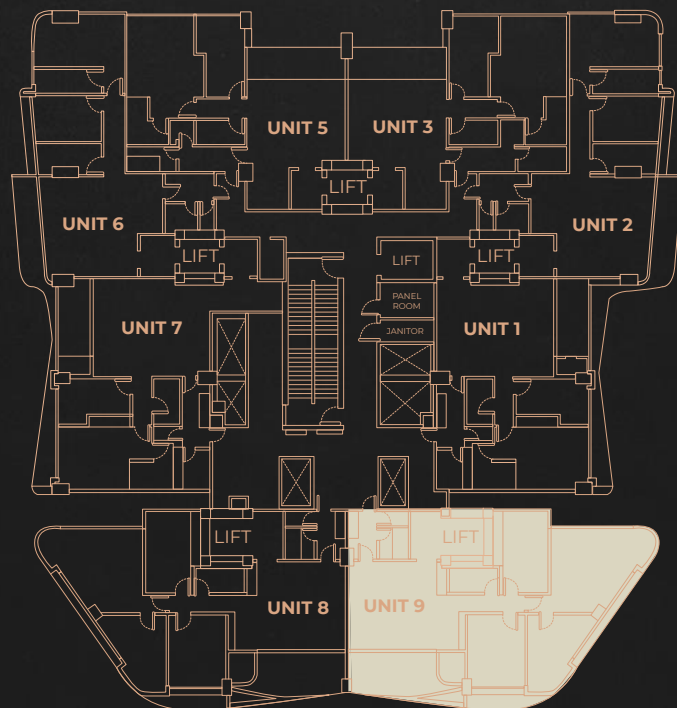

LAYOUT PLAN

2 BEDROOM UNIT 1

SEMI GROSS 132 SQM

2 BEDROOM UNIT 7

SEMI GROSS 138 SQM

LAYOUT PLAN

2 BEDROOM UNIT 3 & 5

SEMI GROSS 124 SQM

2 BEDROOM UNIT 2 & 6

SEMI GROSS 122 SQM

LAYOUT PLAN

3 BEDROOM

THREE BEDROOM

UNIT 8 & 9

— SEMI GROSS 164 SQM