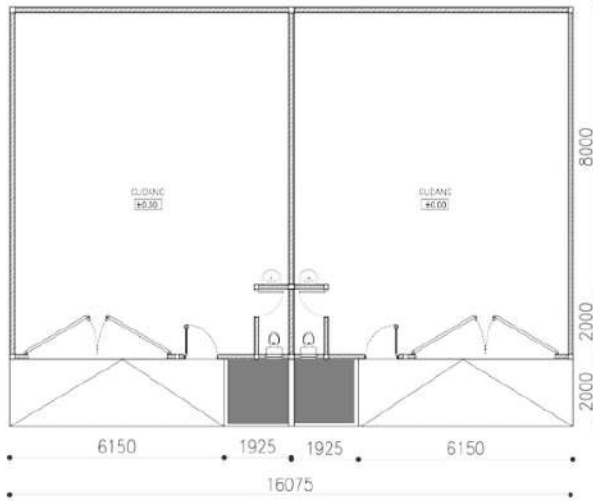

Praxi

DENAH GUDANG 6x12v
SKALA 1:100

DENAH ATAP GUDANG 6X12
SKALA 1:75

Compact

DENAH GUDANG 6x12
SKALA 1:100

DENAH GUDANG 6x12
SKALA 1:100

DENAH MEZANINE
SKALA 1:100

Ultima

DENAH GUDANG 8x12
SKALA 1:100

DENAH GUDANG 8x12
SKALA 1:100

DENAH MEZZANINE
SKALA 1:100

Stellar

DENAH GUDANG 6x15
SKALA 1:100

DENAH MEZZANINE
SKALA 1:100