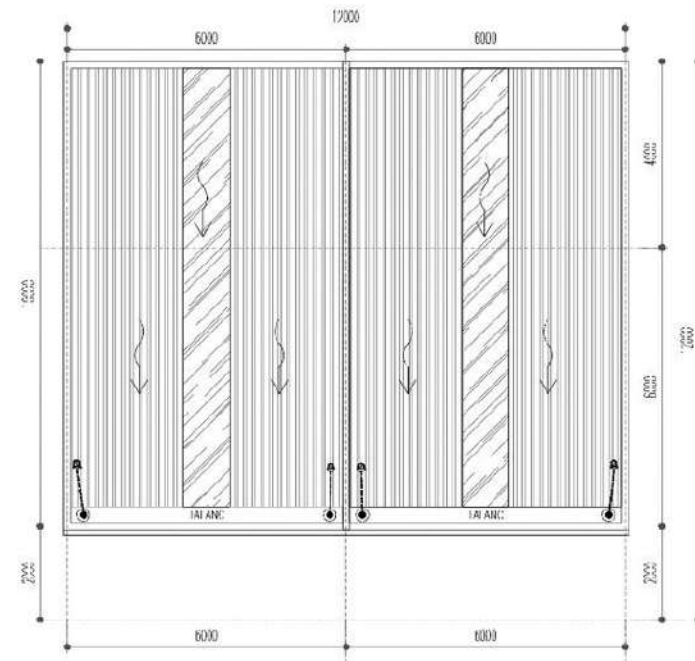

Praxi

DENAH GUDANG 6x12v
SKALA 1:100

DENAH ATAP GUDANG 6X12
SKALA 1:75

Compact

DENAH GUDANG 6x12
SKALA 1:100

DENAH GUDANG 6x12
SKALA 1:100

DENAH MEZANINE
SKALA 1:100

Ultima

DENAH GUDANG 8x12
SKALA 1:100

DENAH GUDANG 8x12
SKALA 1:100

DENAH MEZZANINE
SKALA 1:100

Stellar

DENAH GUDANG 6x15
SKALA 1:100

DENAH MEZZANINE
SKALA 1:100