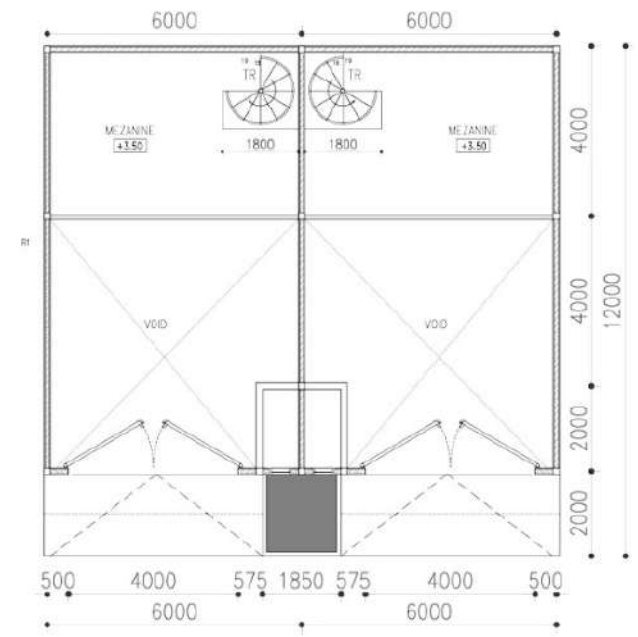

Praxi

DENAH GUDANG 6x12v
SKALA 1:100

DENAH ATAP GUDANG 6X12
SKALA 1:75

Compact

DENAH GUDANG 6x12
SKALA 1:100

DENAH GUDANG 6x12
SKALA 1:100

DENAH MEZANINE
SKALA 1:100

Ultima

DENAH GUDANG 8x12
SKALA 1:100

DENAH GUDANG 8x12
SKALA 1:100

DENAH MEZZANINE
SKALA 1:100

Stellar

DENAH GUDANG 6x15
SKALA 1:100

DENAH MEZZANINE
SKALA 1:100