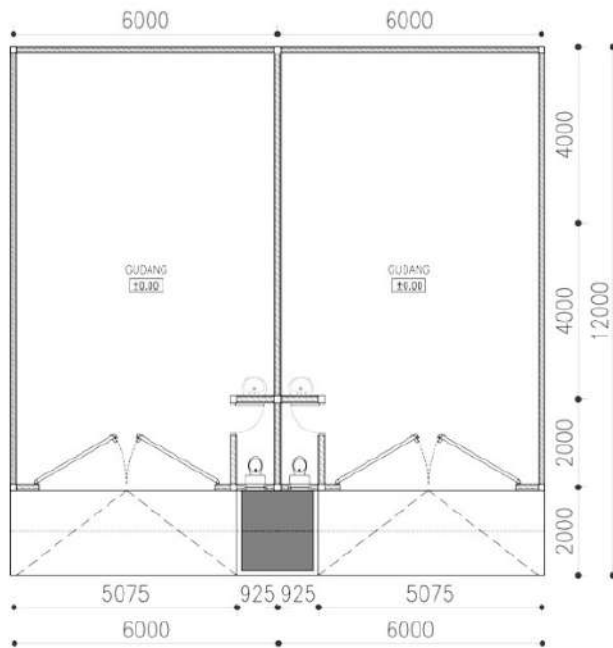

Praxi

DENAH GUDANG 6x12v
SKALA 1:100

DENAH ATAP GUDANG 6X12
SKALA 1:75

Compact

DENAH GUDANG 6x12
SKALA 1:100

DENAH GUDANG 6x12
SKALA 1:100

DENAH MEZANINE
SKALA 1:100

Ultima

DENAH GUDANG 8x12
SKALA 1:100

DENAH GUDANG 8x12
SKALA 1:100

DENAH MEZZANINE
SKALA 1:100

Stellar

DENAH GUDANG 6x15
SKALA 1:100

DENAH MEZZANINE
SKALA 1:100