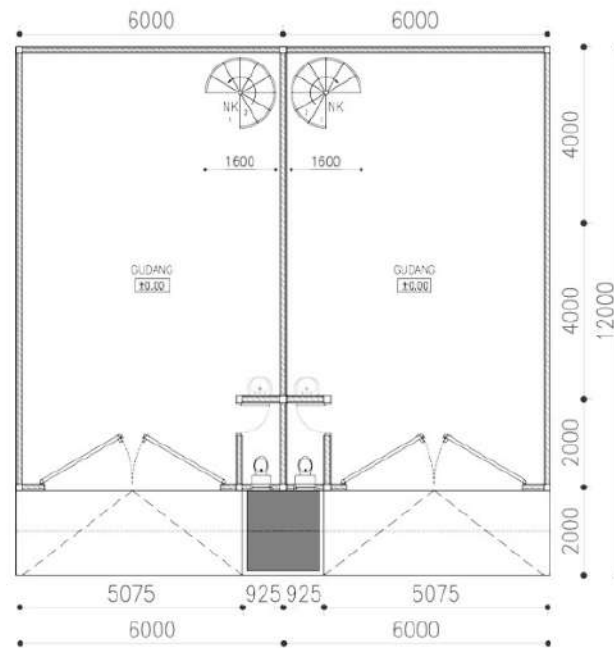

Praxi

DENAH GUDANG 6x12v
SKALA 1:100

DENAH ATAP GUDANG 6X12
SKALA 1:75

Compact

DENAH GUDANG 6x12
SKALA 1:100

DENAH GUDANG 6x12
SKALA 1:100

DENAH MEZANINE
SKALA 1:100

Ultima

DENAH GUDANG 8x12
SKALA 1:100

DENAH GUDANG 8x12
SKALA 1:100

DENAH MEZZANINE
SKALA 1:100

Stellar

DENAH GUDANG 6x15
SKALA 1:100

DENAH MEZZANINE
SKALA 1:100