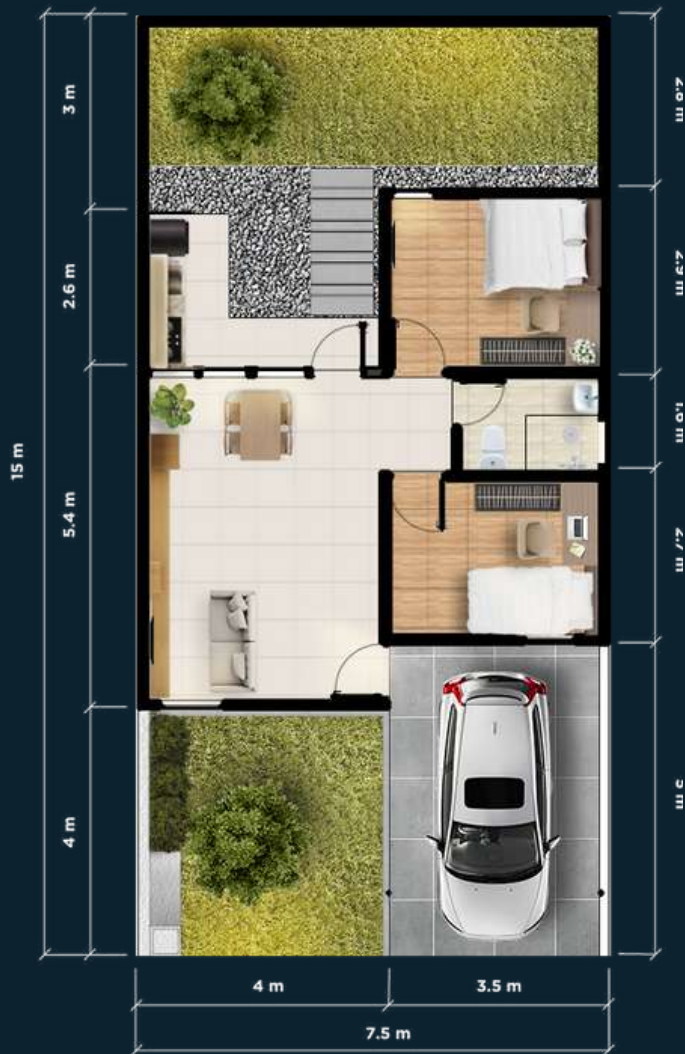

# EBONY

TOWNHOUSE CLUSTER

TYPE 40/90 (6m x 15m)

Land Area

**90m<sup>2</sup>**

Building Area

**40m<sup>2</sup>**

2 BEDROOMS

1 BATHROOM

1 CARPORT

FRONT YARD

BACKYARD GARDEN

# EBONY

TOWNHOUSE CLUSTER

TYPE 50/112.5 (7.5m x 15m)

Land Area

**112.5m<sup>2</sup>**

Building Area

**50m<sup>2</sup>**

2 BEDROOMS