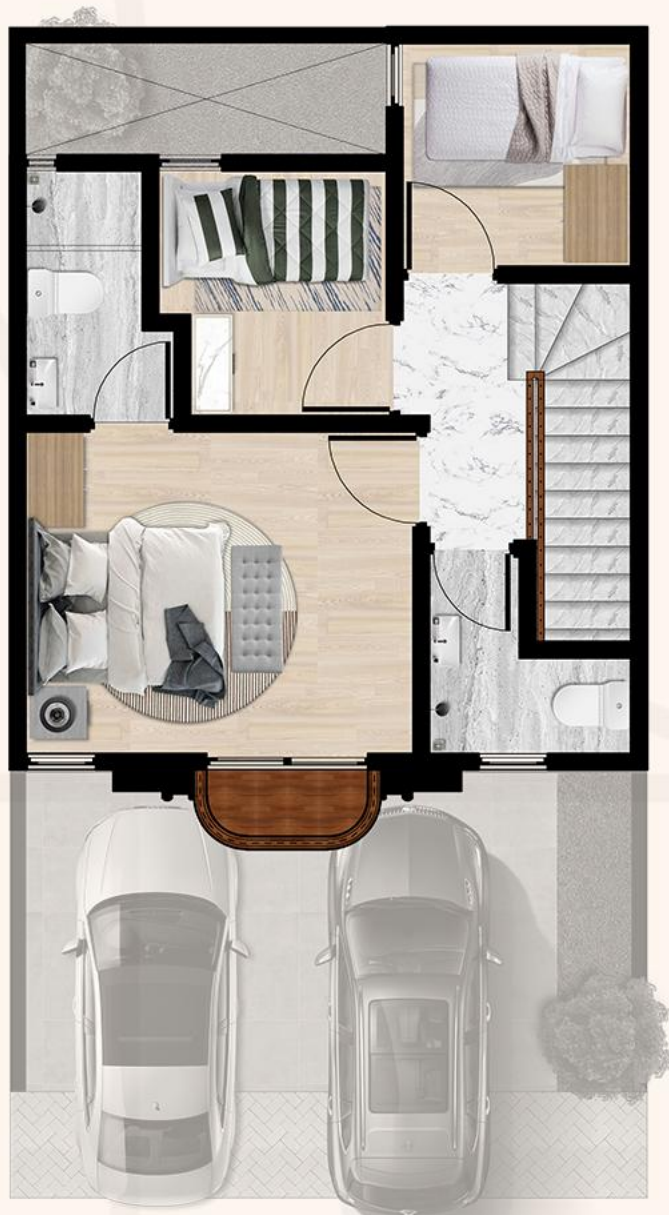

TYPE 5X12

Carla

60m² 48m²
LAND SIZE BUILDING SIZE

2  1  1 
BEDROOMS BATHROOMS CARPORT

1ST FLOOR

TYPE 5X12

Diana

1ST FLOOR

MEZZANINE FLOOR

60m² 68m²
 LAND SIZE BUILDING SIZE

2  1  1 
 BEDROOMS BATHROOMS CARPORT

TYPE 6X10

Grand Lyndon

1ST FLOOR

2ND FLOOR

60m²

LAND SIZE

76m²

BUILDING SIZE

3 

BEDROOMS

3 

BATHROOMS

2 

BUILDING SIZE

2 

BEDROOMS

1 

BATHROOMS

1 

CARPORT