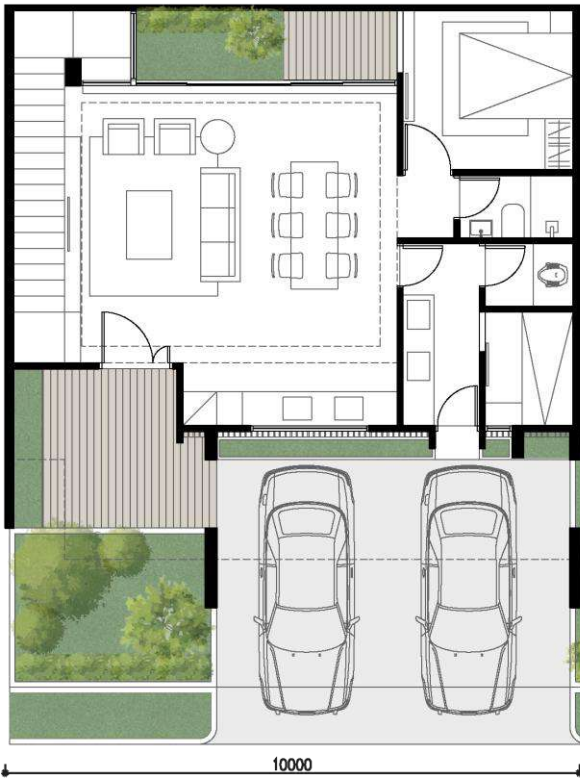

TYPE 5

ANDREA

Building size 98 sqm
 Land size 60 sqm
 Land Certificate ✓ Ready
 Permit IMB/PBG ✓ Ready

4 Bedroom

2 Living Room

3 Bathroom

Big Balcony

Ground Floor

4 Bedroom 2 Living Room

3 Bathroom

Big Balcony

TYPE 6

BERLIEN

Building size 155 sqm
Land size 90 sqm
Land Certificate ✓ Ready
Permit IMB/PBG ✓ Ready

4 Bedroom

2 Living Room

3 Bathroom

Big Balcony

1 Maid room

Ground Floor

Second Floor

Ground Floor

Second Floor

TYPE 10 x 12 - 15

AGATHA

Building size 188 sqm
 Land size 120 sqm

Land Certificate Ready
 Permit IMB/PBG Ready

4 Bedroom 2 Living Room 1 Maid

4 Bathroom 2 Carport

Ground Floor

Second Floor

TYPE 10 x 17 - 22