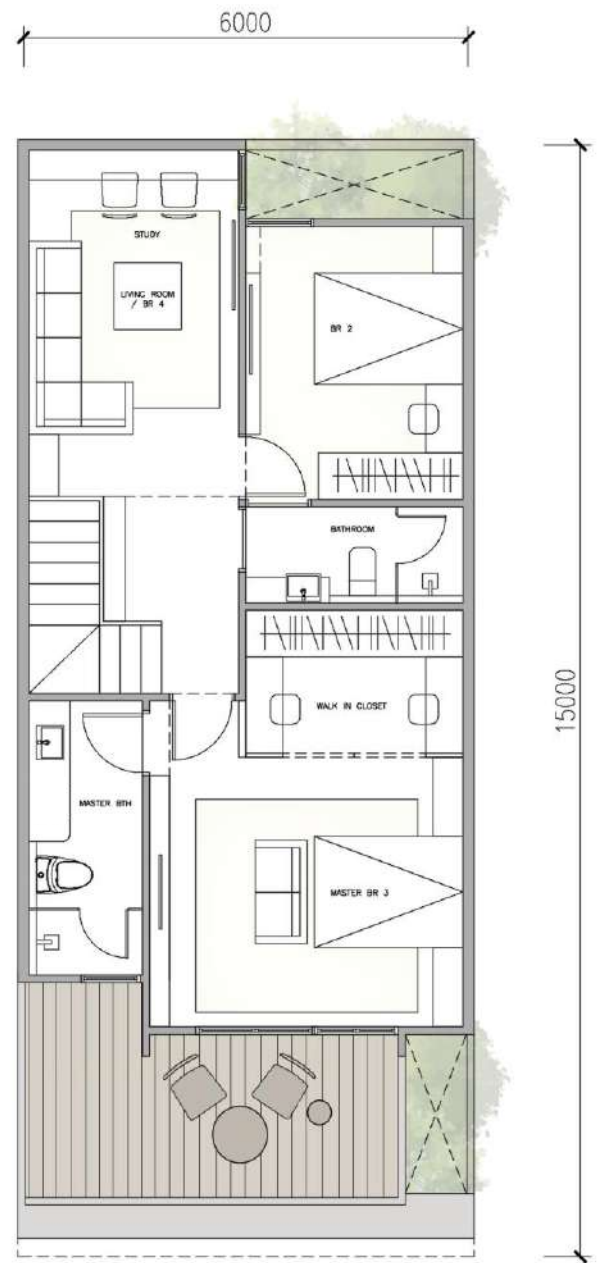

TYPE 5

ANDREA

Building size 98 sqm
 Land size 60 sqm
 Land Certificate ✓ Ready
 Permit IMB/PBG ✓ Ready

4 Bedroom

2 Living Room

3 Bathroom

Big Balcony

Ground Floor

Second Floor

Ground Floor

Second Floor

TYPE 6

BARRION

Building size 110 sqm
Land size 66 sqm

Land Certificate Ready
Permit IMB/PBG Ready

4 Bedroom 2 Living Room 1 Maid

3 Bathroom

Big Balcony

1 Maid room

Ground Floor

Second Floor

Ground Floor

Second Floor

TYPE 10 x 12 - 15

AGATHA

Building size 188 sqm
 Land size 120 sqm

Land Certificate Ready
 Permit IMB/PBG Ready

4 Bedroom 2 Living Room 1 Maid

4 Bathroom 2 Carport

Ground Floor

Second Floor

TYPE 10 x 17 - 22