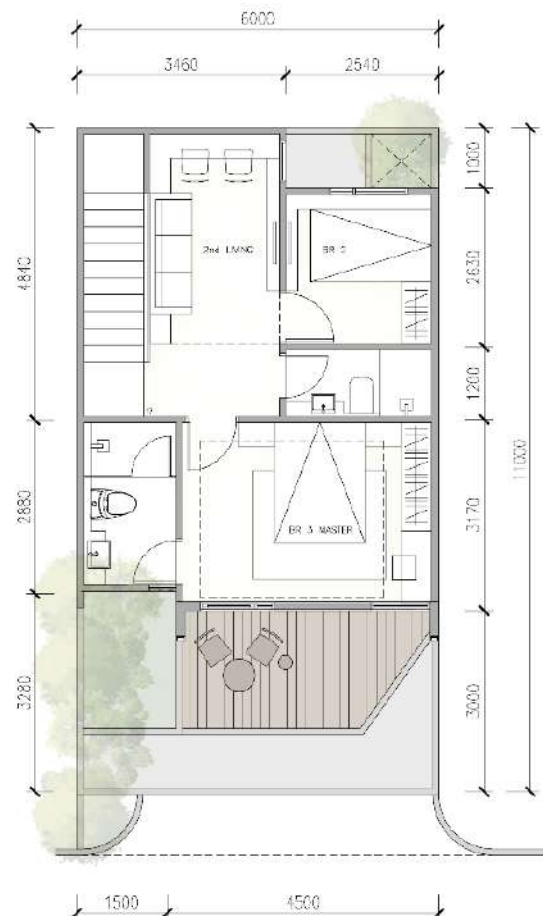

TYPE 5

ANDREA

Building size 98 sqm
 Land size 60 sqm
 Land Certificate ✓ Ready
 Permit IMB/PBG ✓ Ready

4 Bedroom

2 Living Room

3 Bathroom

Big Balcony

Ground Floor

Second Floor

Ground Floor

Second Floor

TYPE 6

BARRION

Building size 110 sqm
Land size 66 sqm

Land Certificate Ready
Permit IMB/PBG Ready

4 Bedroom 2 Living Room 1 Maid

3 Bathroom

Big Balcony

Ground Floor

Second Floor

TYPE 6

BASTIEN

Building size 110 sqm
Land size 66 sqm

Land Certificate Ready
Permit IMB/PBG Ready

4 Bedroom 2 Living Room

3 Bathroom

Big Balcony

TYPE 6

BERLIEN

Building size 155 sqm
Land size 90 sqm
Land Certificate ✓ Ready
Permit IMB/PBG ✓ Ready

4 Bedroom

2 Living Room