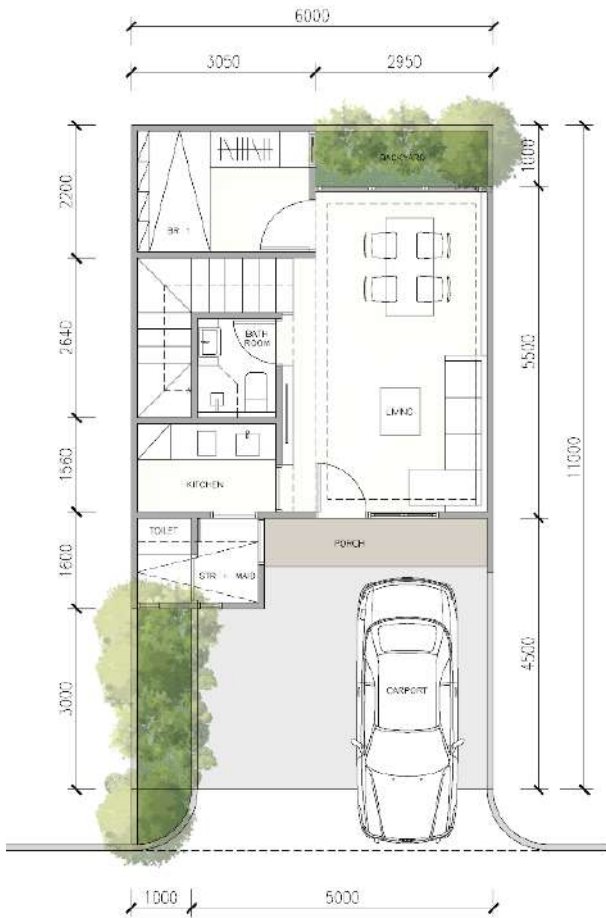

TYPE 5

ANDREA

Building size 98 sqm
 Land size 60 sqm
 Land Certificate ✓ Ready
 Permit IMB/PBG ✓ Ready

4 Bedroom

2 Living Room

3 Bathroom

Big Balcony

Ground Floor

Second Floor

Ground Floor

Second Floor

TYPE 6

BARRION

Building size 110 sqm
Land size 66 sqm

Land Certificate Ready
Permit IMB/PBG Ready

4 Bedroom 2 Living Room 1 Maid

3 Bathroom

Big Balcony

Ground Floor

Second Floor

TYPE 6

BASTIEN

Building size 110 sqm
Land size 66 sqm

Land Certificate Ready
Permit IMB/PBG Ready

4 Bedroom 2 Living Room

3 Bathroom

Big Balcony

TYPE 6

BERLIEN

Building size 155 sqm
Land size 90 sqm
Land Certificate ✓ Ready
Permit IMB/PBG ✓ Ready

4 Bedroom

2 Living Room