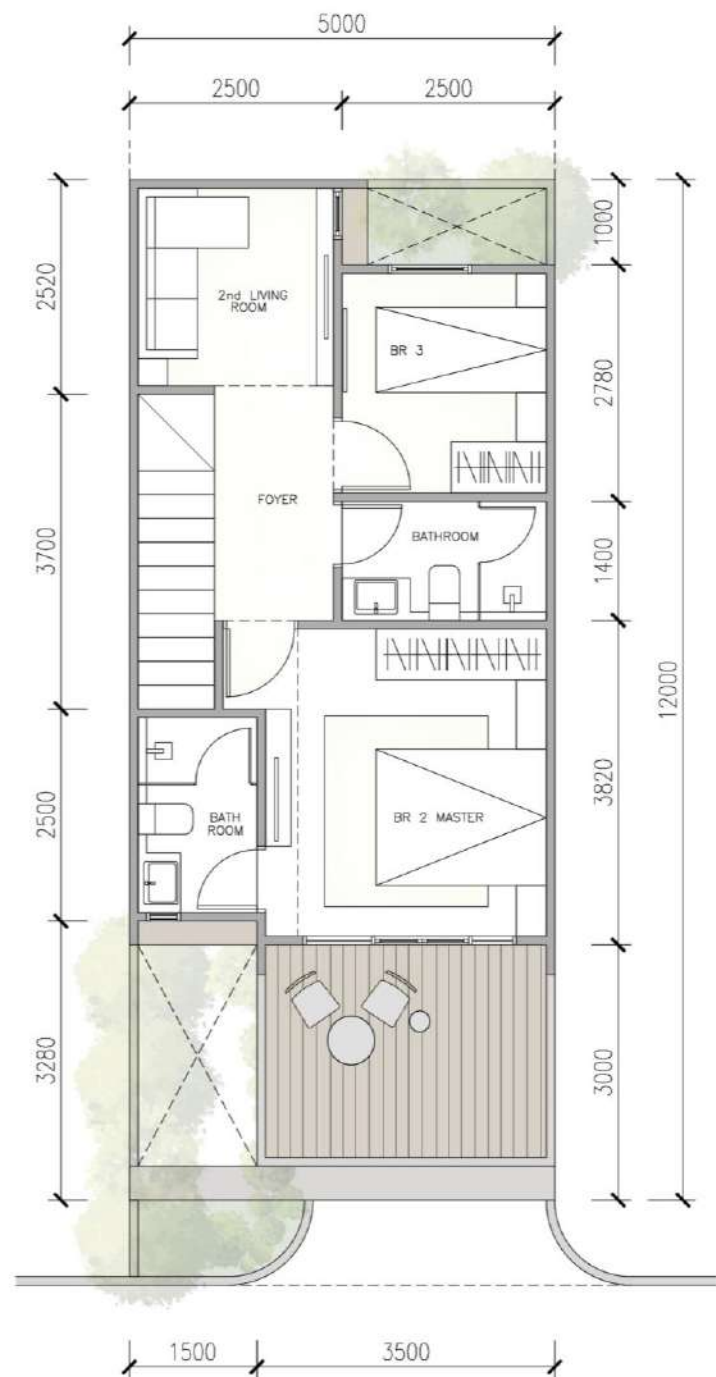

TYPE 5

ANDREA

Building size 98 sqm
 Land size 60 sqm
 Land Certificate ✓ Ready
 Permit IMB/PBG ✓ Ready

4 Bedroom

2 Living Room

3 Bathroom

Big Balcony

Ground Floor

Second Floor

Ground Floor

Second Floor

TYPE 6

BARRION

Building size 110 sqm
Land size 66 sqm

Land Certificate Ready
Permit IMB/PBG Ready

4 Bedroom 2 Living Room 1 Maid

3 Bathroom

Big Balcony

Ground Floor

Second Floor

TYPE 6

BASTIEN

Building size 110 sqm
Land size 66 sqm

Land Certificate Ready
Permit IMB/PBG Ready

4 Bedroom 2 Living Room

3 Bathroom

Big Balcony

TYPE 6

BERLIEN

Building size 155 sqm
Land size 90 sqm
Land Certificate ✓ Ready
Permit IMB/PBG ✓ Ready

4 Bedroom

2 Living Room