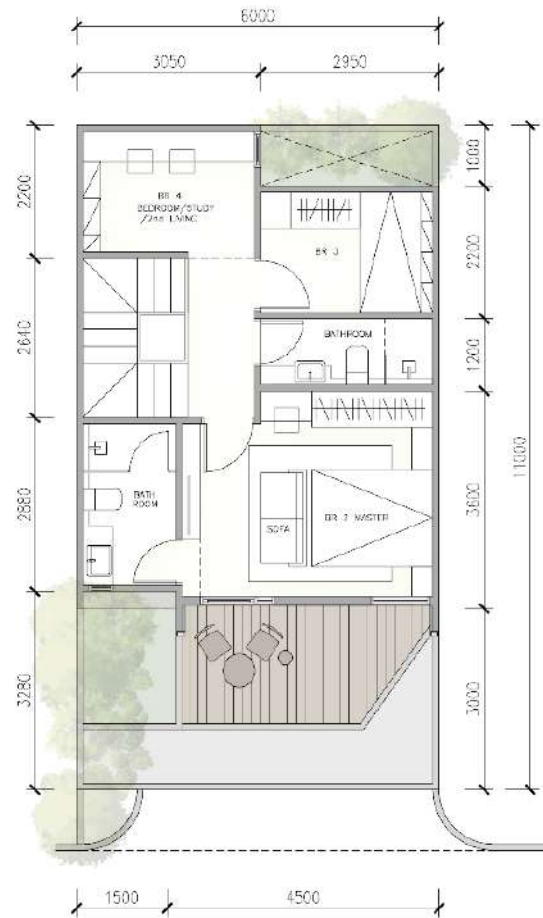

TYPE 5

ANDREA

Building size 98 sqm
 Land size 60 sqm
 Land Certificate ✓ Ready
 Permit IMB/PBG ✓ Ready

4 Bedroom

2 Living Room

3 Bathroom

Big Balcony

Ground Floor

Second Floor

Ground Floor

Second Floor

TYPE 6

BARRION

Building size 110 sqm
Land size 66 sqm

Land Certificate Ready
Permit IMB/PBG Ready

4 Bedroom 2 Living Room 1 Maid

3 Bathroom

Big Balcony

Ground Floor

Second Floor

TYPE 6

BASTIEN

Building size 110 sqm
Land size 66 sqm

Land Certificate Ready
Permit IMB/PBG Ready

4 Bedroom 2 Living Room

3 Bathroom

Big Balcony

TYPE 6

BERLIEN

Building size 155 sqm
Land size 90 sqm
Land Certificate ✓ Ready
Permit IMB/PBG ✓ Ready

4 Bedroom

2 Living Room